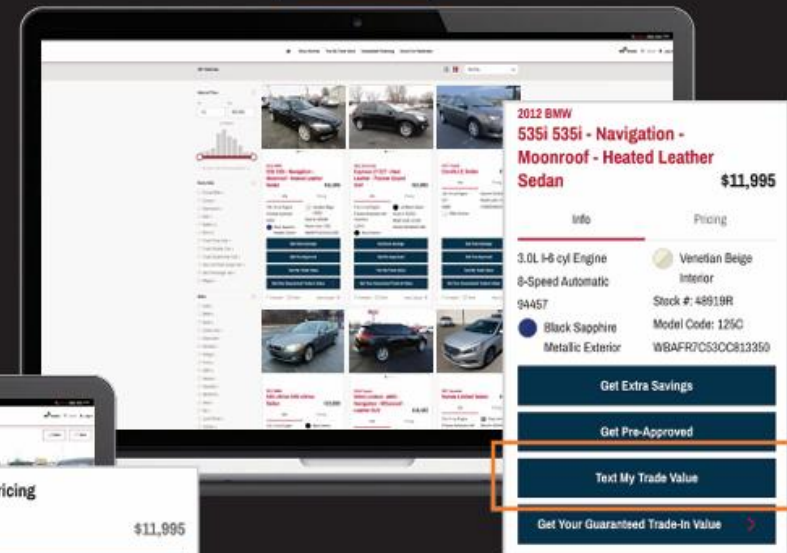

IMS Website Integration

REPLACE OUTDATED TOOLS TO BOOST WEBSITE LEAD QUANTITY & QUALITY

- Clean, modern look customized to match your brand image
- Customer-preferred texting that takes only one step to get started
- Capture and automatically follow-up with more website visitors

iFrame

SRP

VDP