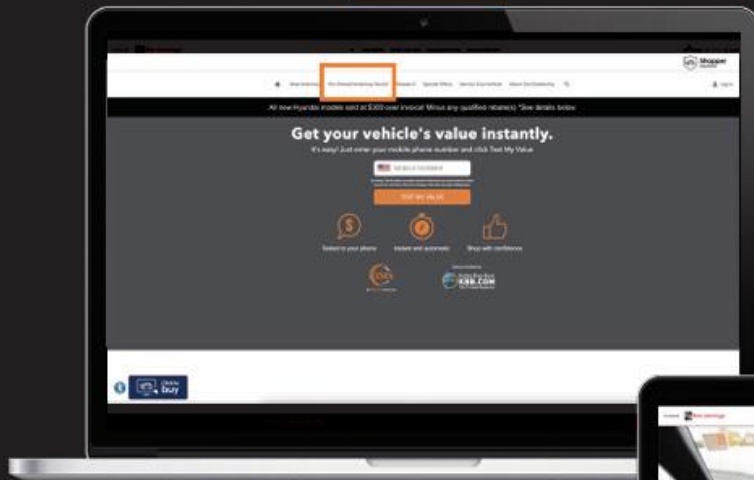

IMS Website Integration

REPLACE OUTDATED TOOLS TO BOOST WEBSITE LEAD QUANTITY & QUALITY

- Clean, modern look customized to match your brand image
- Customer-preferred texting that takes only one step to get started
- Capture and automatically follow-up with more website visitors

iFrame